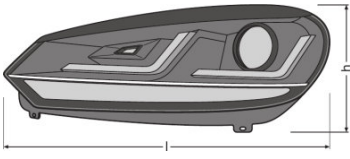

LEDiving XENARC GTI Edition Golf VI

LED headlights

Product family datasheet

Product line drawing

Product family datasheet

Technical data

	Electrical data	Country specific categorizations
Product description	Nominal wattage	Order reference
LEDiving XENARC GTI Edition Golf VI	25 W	LEDHL102-GTI LH