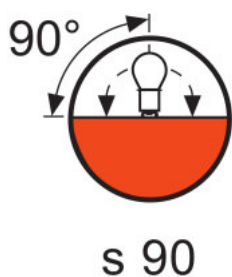

Product datasheet

Logistical Data

Product code	Product description	Packaging unit (Pieces/Unit)	Dimensions (length x width x height)	Volume	Gross weight
4008321098672	64514 300 W 120 V	Folding carton box 1	111 mm x 42 mm x 42 mm	0.20 dm³	17.20 g
4008321098689	64514 300 W 120 V	Shipping carton box 12	180 mm x 127 mm x 140 mm	3.20 dm³	290.20 g
4008321746139	64514 300 W 120 V	Folding carton box 1	71 mm x 33 mm x 37 mm	0.09 dm³	11.00 g
4008321746146	64514 300 W 120 V	Shipping carton box 20	205 mm x 76 mm x 142 mm	2.21 dm³	335.00 g

The mentioned product code describes the smallest quantity unit which can be ordered. One shipping unit can contain one or more single products. When placing an order, for the quantity please enter single or multiples of a shipping unit.

References / Links

For further information on pinch technology, please refer to the following brochure:
"A whole lotta shakin' goin' on!" New halogen lamps with quartz pinch technology. (122 W 100 DE 08/05)

Disclaimer

Subject to change without notice. Errors and omission excepted. Always make sure to use the most recent release.