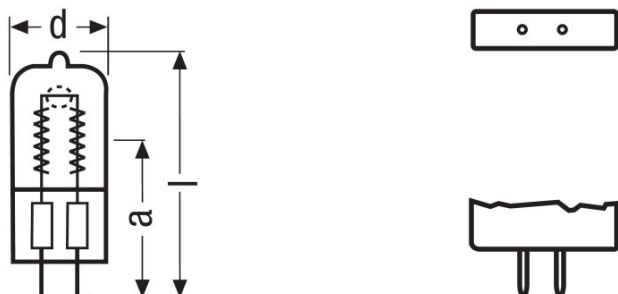

Product datasheet

Technical data

Electrical data

Nominal wattage	300.00 W
Nominal voltage	120 V

Photometrical data

Nominal luminous flux	8100 lm
Color temperature	3200 K

Dimensions & weight

Diameter	18.5 mm
Length	53.0 mm
Illuminated field	10.0*12.5 mm ²
Filament diameter	12.5 mm

EEL – Energy Label	B
--------------------	---

Product datasheet

Country specific categorizations

LIF	CP/96
Order reference	64514 300W 120V

Country specific information

Product code	METEL code	SEG-No.	STK-Number	UK Org
4008321098672	OSRH64514	-	-	-